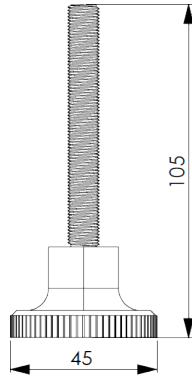

**Levelling Feet Set:1 set (4 qty)**

- Leveling feet made from metal and PVC
- 1 set 4 pcs

List Code: PA00KRPN00

Technical Data

Dimension HxWxD in mm 105 x 45 x 45mm

Mechanical Characteristics

Material Type Metal & PVC

Drawings

FRONT VIEW

PERSPECTIVE VIEW