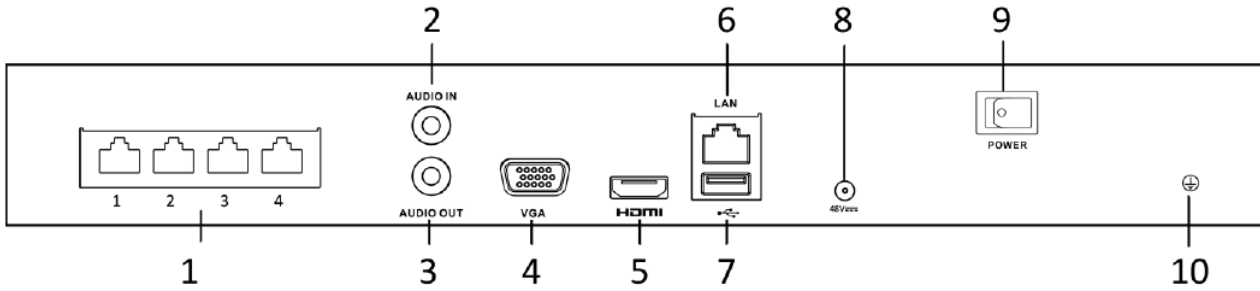

DIMENSIONS

Index	Description	Index	Description
1	Network interfaces with PoE function	6	LAN Network Interface
2	AUDIO IN	7	USB 2.0 Interface.
3	AUDIO OUT	8	48VDC power supply
4	VGA Interface	9	Power Switch
5	HDMI Interface	10	GND