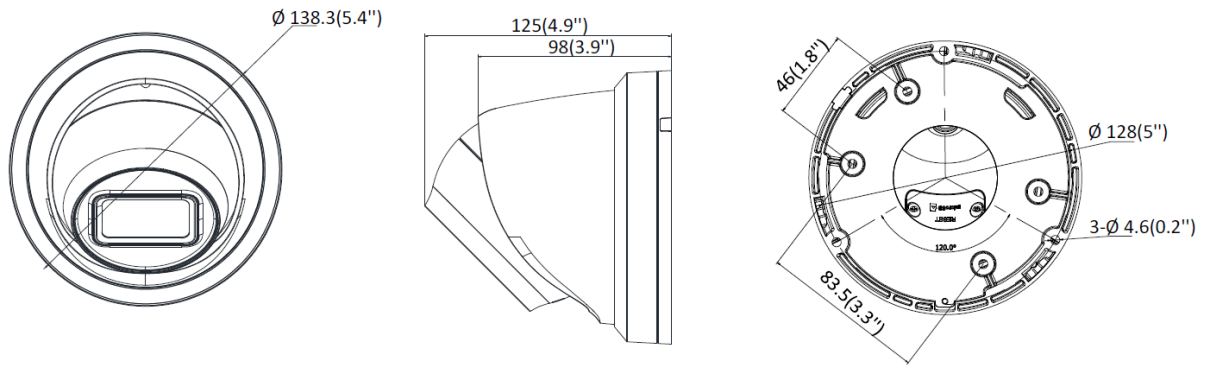

### SPECIFICATIONS

Camera	
Image sensor	1/2.4" Progressive Scan CMOS
Min. Illumination	Color: 0.008 Lux @ (F1.2, AGC ON), 0.014 Lux @ (F1.6, AGC ON)
Shutter Speed	1/3 s to 1/100,000 s
Slow Shutter	Yes
Focal length	2.8 mm
Focus	Fixed
Lens	2.8 mm, horizontal FOV: 99°, vertical FOV: 61°, diagonal FOV: 128°
Lens Mount	M12
Aperture	F1.6
Day & Night	IR cut filter
DNR	3D DNR
Wide Dynamic Range	120dB
3-Axis Adjustment	Pan: 0° to 360°, tilt: 0° to 75°, rotate: 0° to 360°

## SPECIFICATIONS

On-board Storage	Built-in micro SD/SDHC/SDXC slot, up to 128 GB
Reset Button	Yes
SVC	H.265 encoding and H.264 encoding support
<b>Smart Feature-set</b>	
Smart Event	Line crossing detection, intrusion detection, unattended baggage detection, object removal detection, face detection, scene change detection
Basic Event	Motion detection, video tampering alarm, exception (network disconnected, IP address conflict, illegal login, HDD full, HDD error)
Linkage Method	Trigger recording: memory card, network storage, pre-record and post-record Trigger captured pictures uploading: FTP, HTTP, NAS, Email Trigger notification: HTTP, ISAPI, Email
<b>General</b>	
Operating Conditions	-30 °C to +60 °C (-22 °F to +140 °F), humidity 95% or less (non-condensing)
Web Client Language	32 languages English, Russian, Estonian, Bulgarian, Hungarian, Greek, German, Italian, Czech, Slovak, French, Polish, Dutch, Portuguese, Spanish, Romanian, Danish, Swedish, Norwegian, Finnish, Croatian, Slovenian, Serbian, Turkish, Korean, Traditional Chinese, Thai, Vietnamese, Japanese, Latvian, Lithuanian, Portuguese (Brazil)
Power Supply	12 VDC ± 25%, 5.5 mm coaxial power plug PoE (802.3af, class 3)
Power Consumption	12 VDC, 0.5 A, max: 6 W PoE: (802.3af, 36 VDC to 57 VDC), 0.3 A to 0.2 A, max: 7.5 W
IR Range	Up to 30 m
Wavelength	850 nm
Protection Level	IP67
Material	Camera body: Metal
Dimensions	Camera: $\Phi$ 138.3 × 125 mm (5.4" × 4.9")
Weight	Camera: 725 g (1.6 lb.) With package: 966 g (2.1 lb.)

## DIMENSIONS